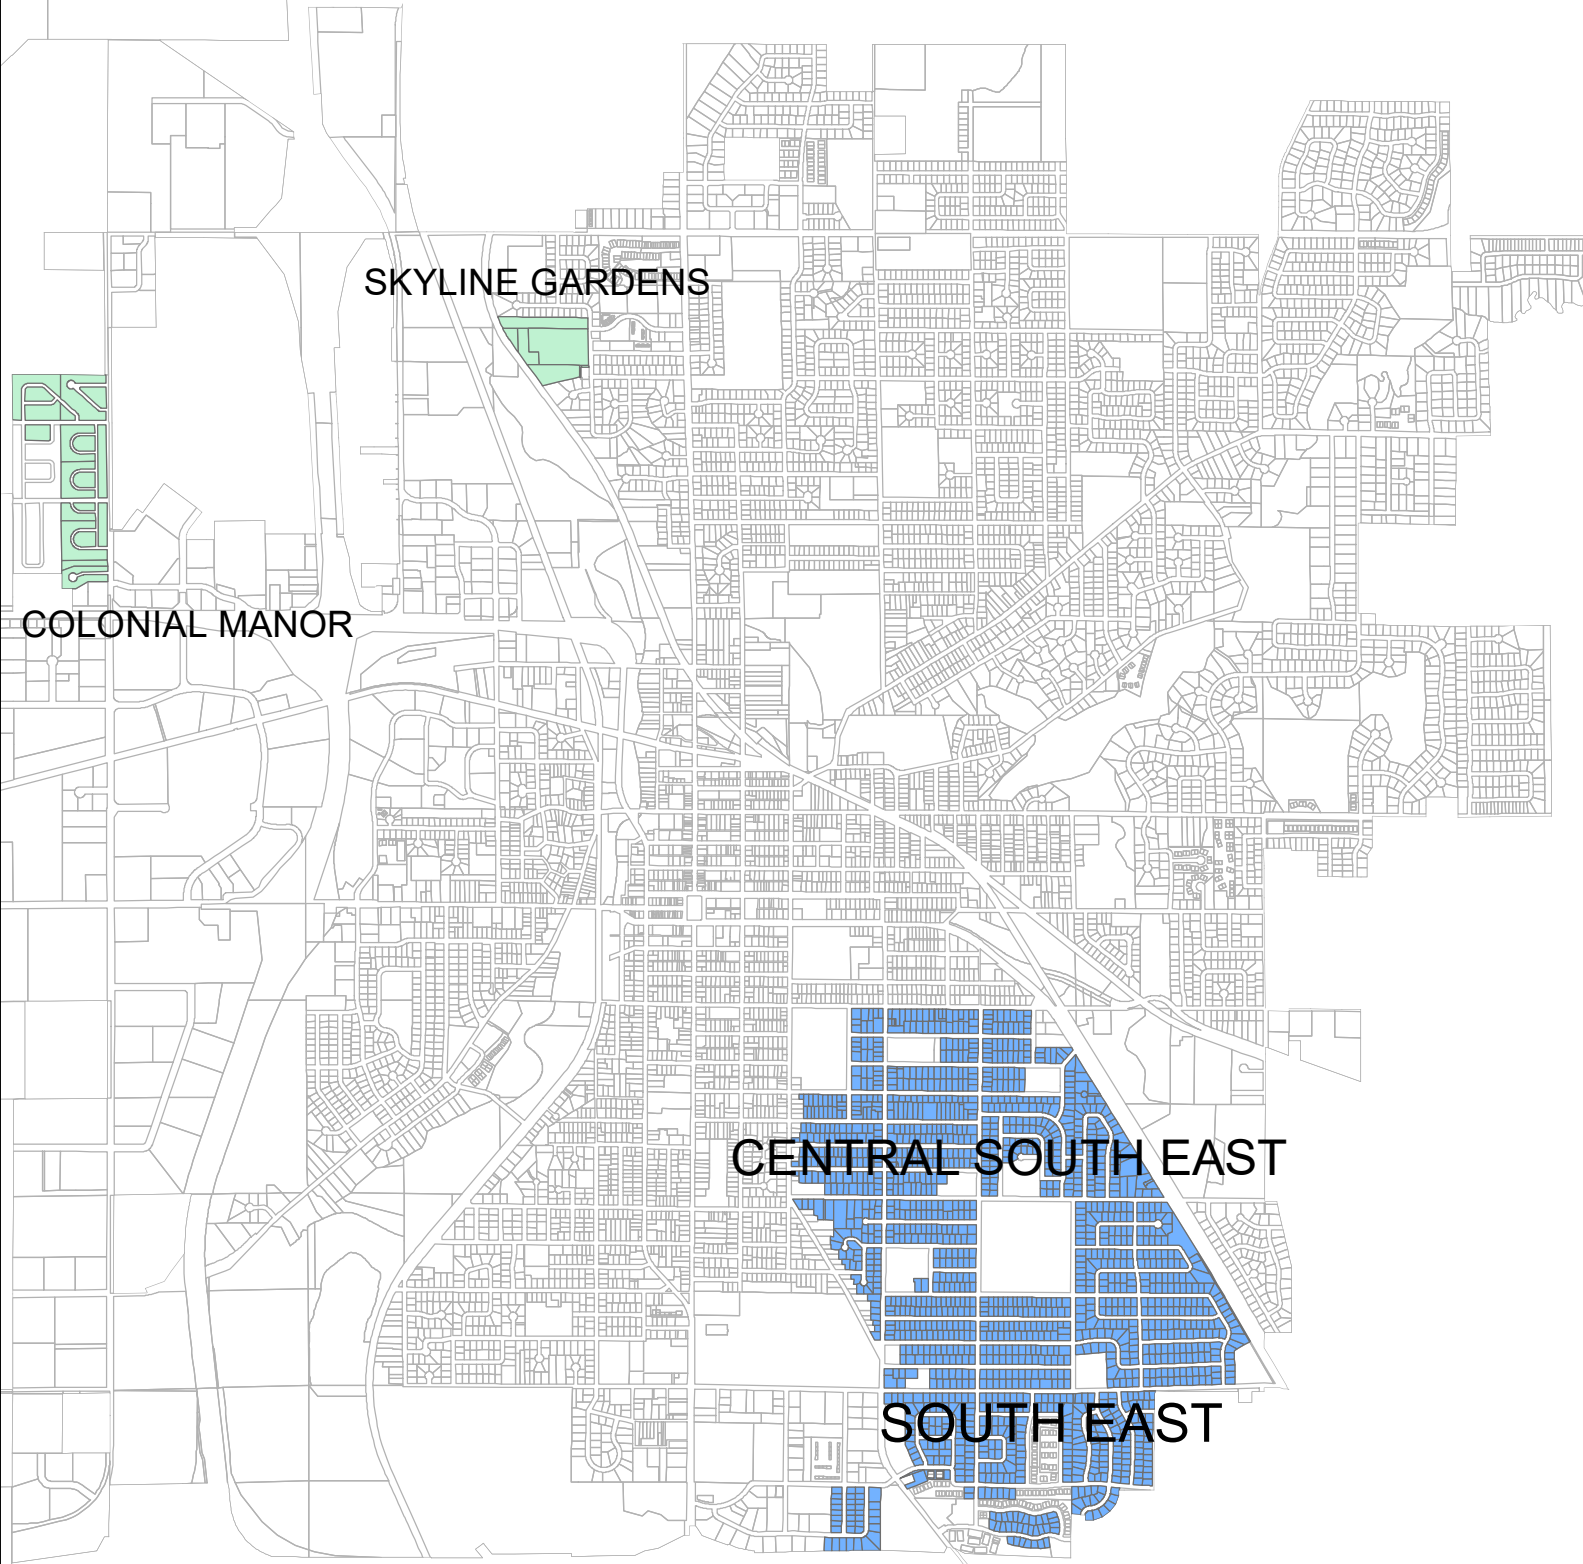

Neighborhood Inspection Areas during 2020

SKYLINE GARDENS

COLONIAL MANOR

CENTRAL SOUTH EAST

SOUTH EAST

CEDARDALE/4TH ST